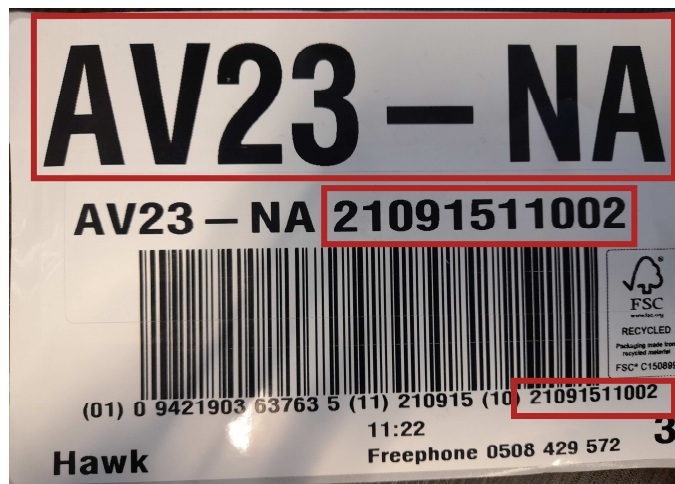

Product Unit Detail	Bundles /Pallet	Units/Pallet	Unit Length (mm)	Unit Width (mm)	Colours Available
Avocado Export Tray	27	3840	410	330	 Natural
RDT Tray	18	2520	580	380	 Natural

Pallet Details	Pallet Height (mm)	Pallet Length (mm)	Pallet Width (mm)	Pallet Weight (kg)
Avocado Export Tray	1130	1000	1220	340
RDT Tray	1160	1000	1270	300

Avocado Export Tray Size	Fruit Per Tray
16	16
18	18
20	20
23	23
24	24
25	25
28	28
30	30

Domestic Market Tray Sizes	Fruit Per Tray
RDT28	28
RDT35	35
RDT39	39
RDT42	42
RDT47	47

**Sales Order Details**  
 Freephone: 0508 429 572  
 Phone: 06 872 9100  
 Email: [sales@hawk.net.nz](mailto:sales@hawk.net.nz)

#### Printed Label

Item/Product Code

11 digit pallet identification number

6 Removable printed barcode labels per pallet