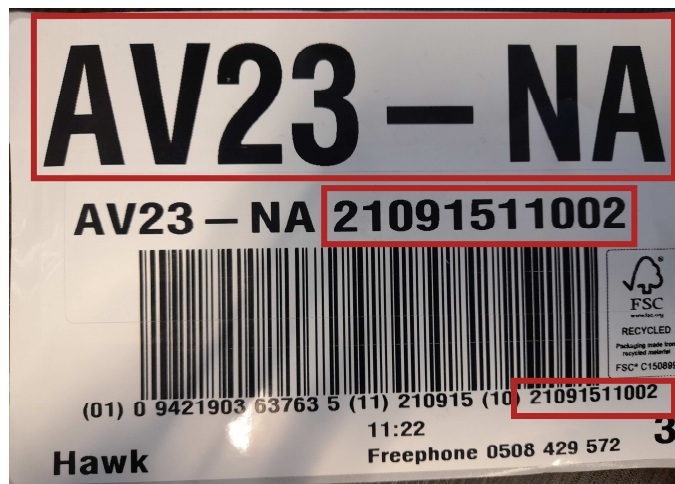

Product Unit Detail	Bundles /Pallet	Units/Pallet	Unit Length (mm)	Unit Width (mm)	Colours Available
Avocado Export Tray	27	3840	410	330	 Natural
RDT Tray	18	2520	580	380	 Natural

Pallet Details	Pallet Height (mm)	Pallet Length (mm)	Pallet Width (mm)	Pallet Weight (kg)
Avocado Export Tray	1130	1000	1220	340
RDT Tray	1160	1000	1270	300

Avocado Export Tray Size	Fruit Per Tray
16	16
18	18
20	20
23	23
24	24
25	25
28	28
30	30

Domestic Market Tray Sizes	Fruit Per Tray
RDT28	28
RDT35	35
RDT39	39
RDT42	42
RDT47	47

Sales Order Details
 Freephone: 0508 429 572
 Phone: 06 872 9100
 Email: sales@hawk.net.nz

Product Identification

Printed Label

Item/Product Code

11 digit pallet identification number

6 Removable printed barcode labels per pallet

Pallet Configuration

Avocado Configuration

9 Bundles per layer